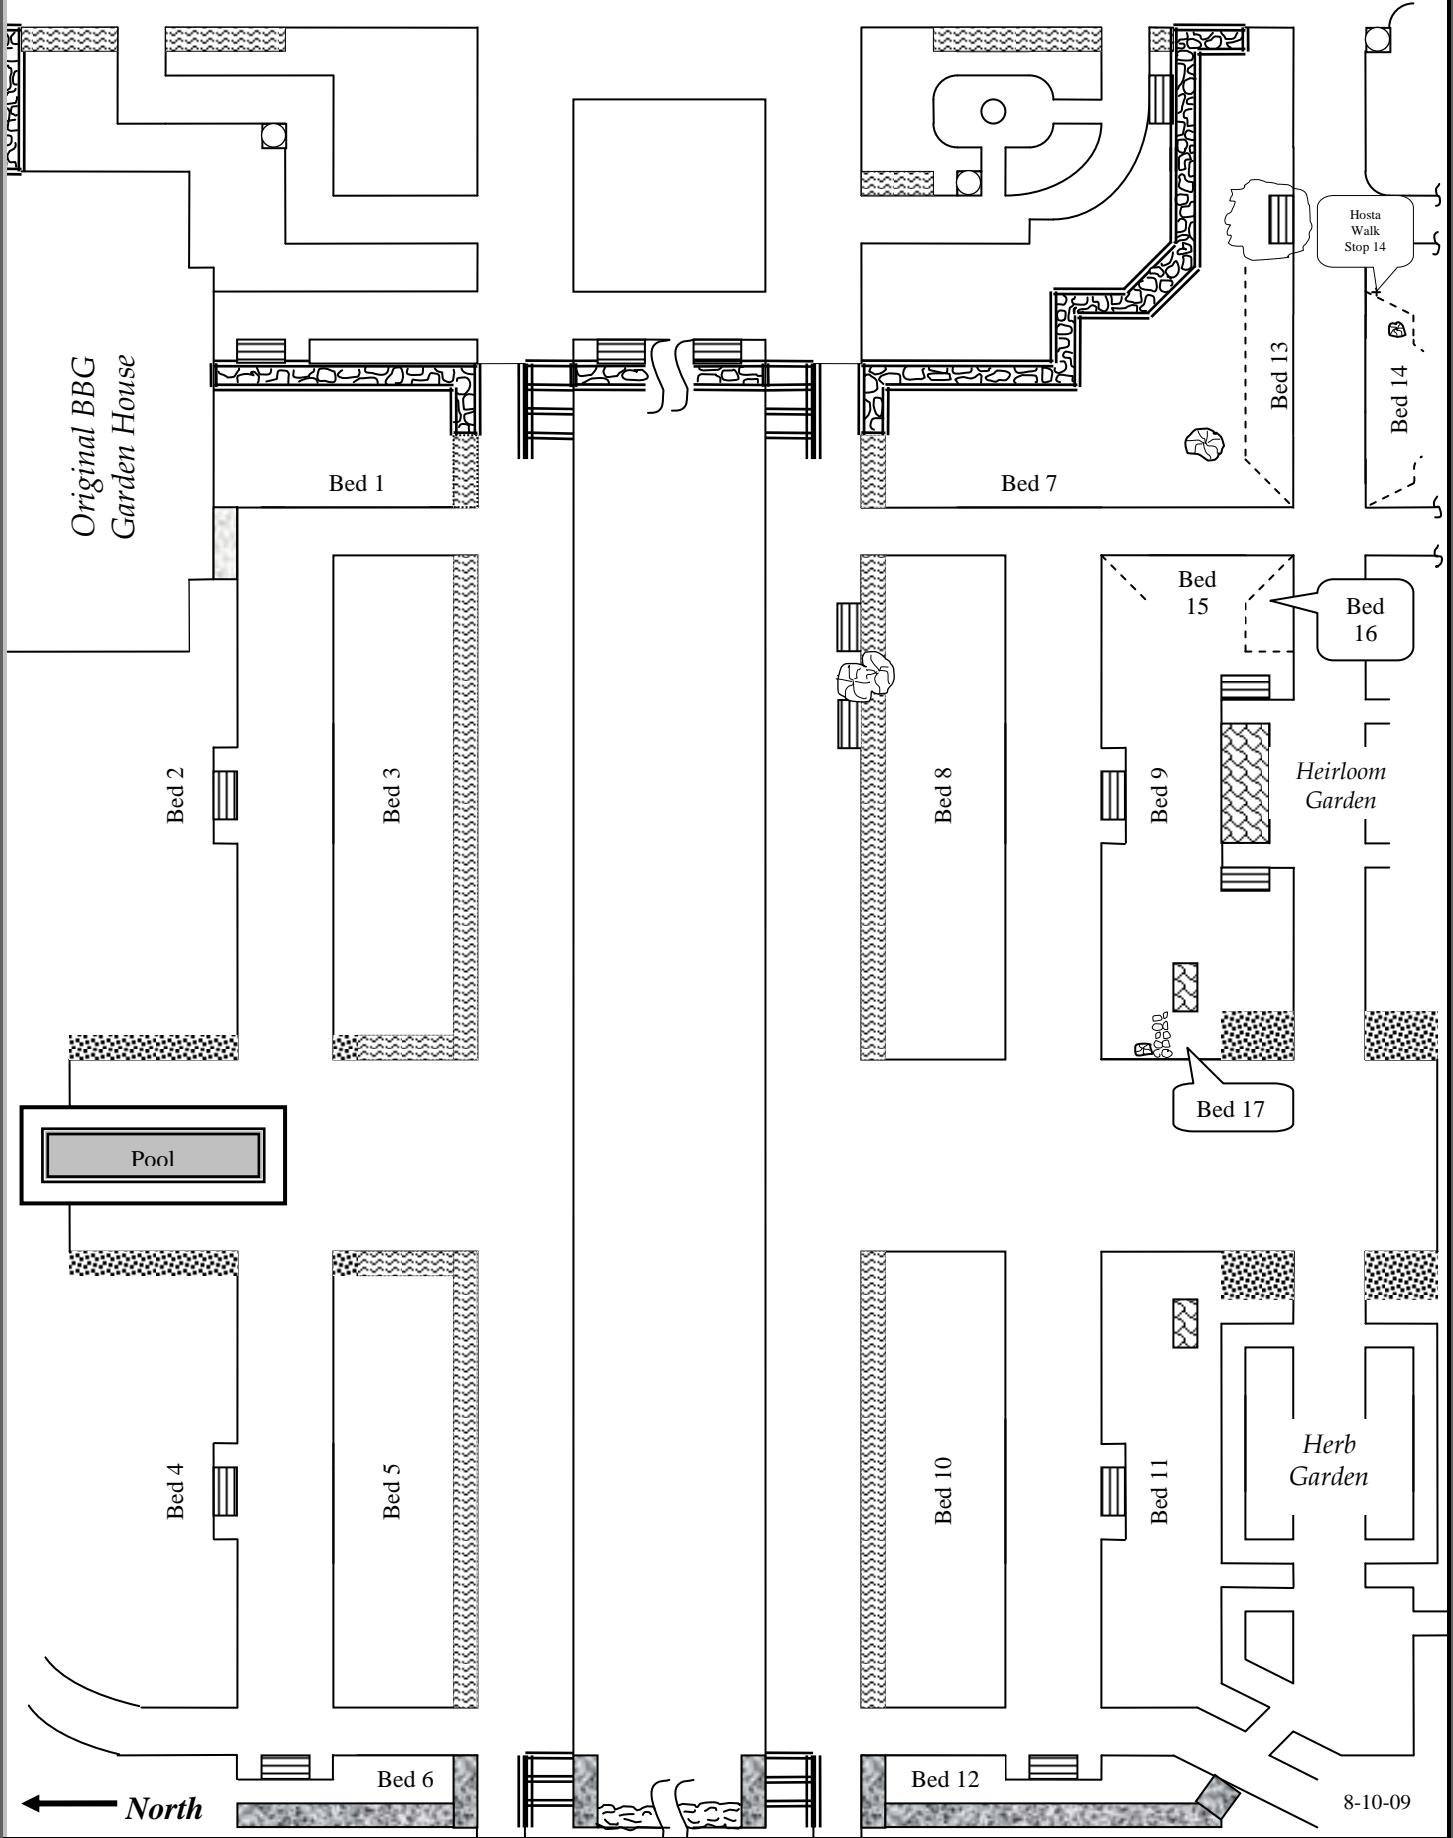

North

BBG Perennial Garden

North

8-10-09

Codes used for Blooms in the BBG Gardens - 2008

Garden Codes

dg	Daylily Garden
ec	Education Center
hg	Herb Garden
hl	Heirloom Garden
ig	Iris Garden
pg	Perennial Garden
pw	Peony Walk

Location of the Iris Garden

The "Iris Garden" consists of about 30 standard dwarf bearded irises planted just to the north of the Daylily Garden. Boerner does not consider this to be a separate garden. To find this "garden", go to the Daylily Path. Sit down on the bench just east of the restrooms. You are looking at the Iris Garden. The irises are on the east side of the daylily path.

Bloom Codes

e	Early blooms or colorful buds
x	Full bloom
p	Past their prime, but still some color
r	Rebloom
c	Cut down by gardener or eaten by rabbits or deer

Bed Code

Although beds are not labeled, a drawing of bed locations is available at the reception desk. See note below for Education Center beds.

Location Code for Daylily Garden, Only

e	East side of path
w	West side of path
i	Island

Location Code (left)

e or w	East or west side of bed
n or s	North or south side of bed
m	Middle of bed (usually near bench or marker 50)
b	Both sides of bed (2 plants)
st	Statue between beds

Location Code (right) - this code is optional

f	Front of bed
m	Middle
b	Back

Note for Education and Visitor Center (EC)

	<u>Bed</u>	<u>Location of Bed</u>
North Side	01	North side and part of east side of Edu Center. Has hostas and grass.
	04	Horse shoe island in front of Edu Center.
	06	NW corner of Edu Center. Ferns and hostas to the front of the oak tree and wraps around building to south.
	08	NW corner of Ed Center. Perennials in back of the xxx tree.
	fee	Fragrance Garden East. Around the sidewalk.
	few	Fragrance Garden West. Around the sidewalk.
South Side	02	South side and part of east side of Edu Center.
	03	Across from shrub border. Has only Narcissus and few other perennials.
	12	Shrub border to south of drive and SE of Edu Center.
	05	Butterfly Garden is SW of Edu Center.
	sbn	Silver and Blue Garden North. Around the grass.
	sbs	Silver and Blue Garden South. Around the grass